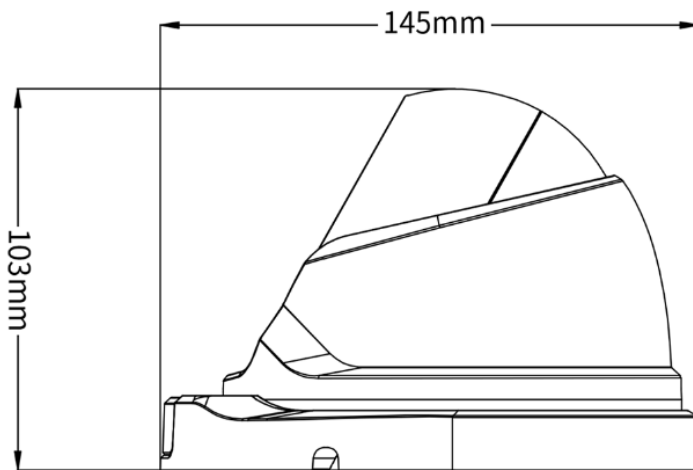

JF-IPC-HEB4420-IR3-AF-V2

1080P Starlight Network Wheel Camera

Features

- ◆ 1080P@25fps
- ◆ -AF: Motorized Zoom
- ◆ -V2: Support WDR
- ◆ HD lens 2.8-12mm
- ◆ Support ONVIF(profile S)
- ◆ Support H.265+/H.265/H.264+/H.264 Video compression, multi-level video quality configuration;
- ◆ Support intelligent video: Tripwire, Intrusion, Missing Object;
- ◆ Protection level is IP66
- ◆ Supporting WEB, VMS, MYEYE platform;
- ◆ Support mobile phone monitoring (IOS, Android);

Specification

Camera	
Model	JF-IPC-HEB4420-IR3-AF-V2
Image Sensor	1/2.8" 1080P Exmor CMOS
Min.illumination	0.001Lux@F1.2(Color)/0.0001Lux@F1.2(B/W)
Lens	2.8-12mm
Day/Night	IR CUT
Wide Dynamic Range	120dB
Max.IR Distance	40m
Video Compression	H.265+/H.265/H.264+/H.264
Multi-streaming	Dual-stream
Frame Rate	1080P@25fps
Intelligent Video	Tripwire, Intrusion, MissingObject
Compatibility	ONVIF
Interface	
Audio In/Out	1/1
Memory Slot	--
Alarm In/Out	2/1
General	
Ingress Protection	IP66
Working Temperature	-20℃~+65℃
Material	Metal
Power	DC12V±10%,PoE

JF-IPC-HEB4420-IR3-AF-V2

1080P Starlight Network Wheelk Camera

Dimensions

Accessories (optional)

JF TECH Co.,Ltd.
Headquarters(Hangzhou):
Building 9, Yinhu Innovation Center, Hangzhou, China
Business Center(Shenzhen):
A 7th Floor, Block Sakata 5 Avenue and Chong Hing Times Tower Shenzhen
All Rights Reserved • Specifications subject to change without notice.