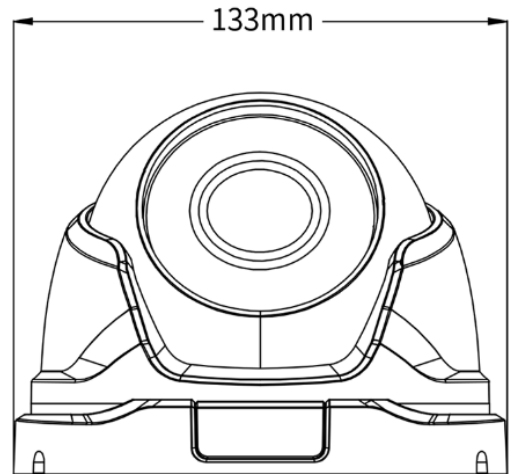

JF-IPC-HEB4420-IR3-AF-V2

1080P Starlight Network Wheel Camera

Features

- ◆ 1080P@25fps
- ◆ -AF: Motorized Zoom
- ◆ -V2: Support WDR
- ◆ HD lens 2.8-12mm
- ◆ Support ONVIF(profile S)
- ◆ Support H.265+/H.265/H.264+/H.264 Video compression, multi-level video quality configuration;
- ◆ Support intelligent video: Tripwire, Intrusion, Missing Object;
- ◆ Protection level is IP66
- ◆ Supporting WEB, VMS, MYEYE platform;
- ◆ Support mobile phone monitoring (IOS, Android);

Specification

Camera	
Model	JF-IPC-HEB4420-IR3-AF-V2
Image Sensor	1/2.8" 1080P Exmor CMOS
Min.illumination	0.001Lux@F1.2(Color)/0.0001Lux@F1.2(B/W)
Lens	2.8-12mm
Day/Night	IR CUT
Wide Dynamic Range	120dB
Max.IR Distance	40m
Video Compression	H.265+/H.265/H.264+/H.264
Multi-streaming	Dual-stream
Frame Rate	1080P@25fps
Intelligent Video	Tripwire, Intrusion, MissingObject
Compatibility	ONVIF
Interface	
Audio In/Out	1/1
Memory Slot	--
Alarm In/Out	2/1
General	
Ingress Protection	IP66
Working Temperature	-20℃~+65℃
Material	Metal
Power	DC12V±10%,PoE

JF-IPC-HEB4420-IR3-AF-V2

1080P Starlight Network Wheelk Camera

Dimensions

Accessories (optional)

JF TECH Co.,Ltd.
Headquarters(Hangzhou):
Building 9, Yinhu Innovation Center, Hangzhou, China
Business Center(Shenzhen):
A 7th Floor, Block Sakata 5 Avenue and Chong Hing Times Tower Shenzhen
All Rights Reserved • Specifications subject to change without notice.