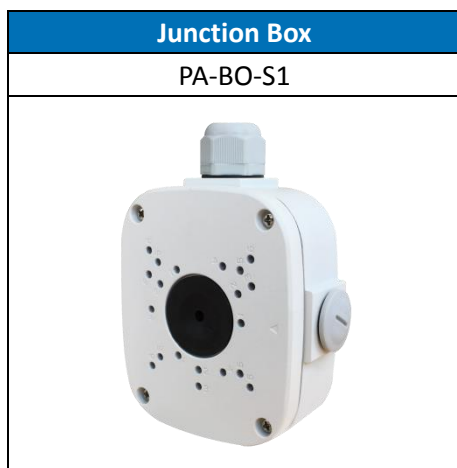

JF TECH Co.,Ltd.

Headquarters(Hangzhou):

Building 9, Yinhu Innovation Center, Hangzhou, China

Business Center(Shenzhen):

A 7th Floor, Block Sakata 5 Avenue and Chong Hing Times Tower Shenzhen

All Rights Reserved • Specifications subject to change without notice.

Website:<http://www.jftech.com>

Tel:+86-0571-23271188

Tel:+86-0755-32898088