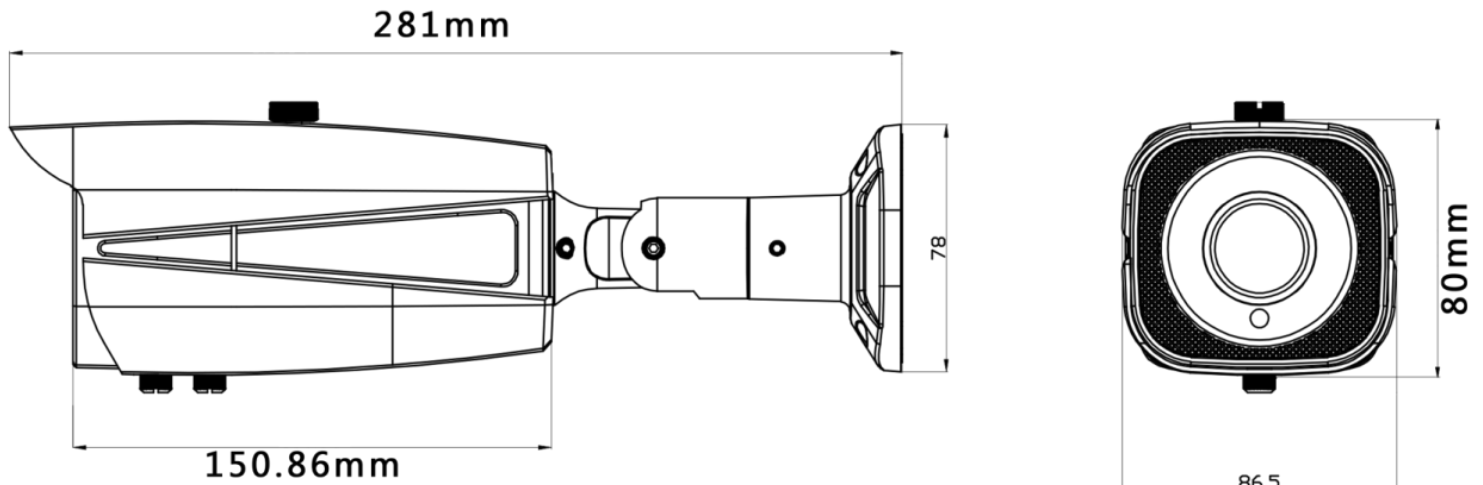

JF-IPC-EDB4420-IR3-AF-V2

1080P Starlight Network Bullet Camera

Dimensions

Accessories (optional)