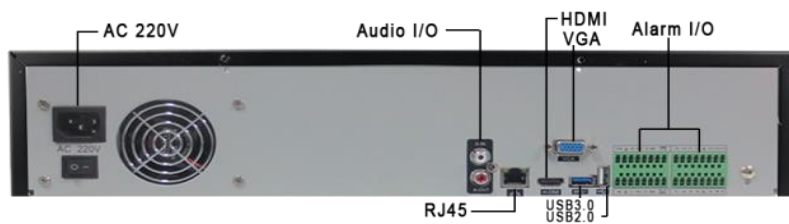

JF-NVR-K8432

32ch H.265 4MP 8HDD NVR

Features

- ◆ Support with H.265 video compression;
- ◆ HDMI/VGA Simultaneous Video Output;
- ◆ Support DHCP,FTP,DNS,DDNS,NTP,UPNP,EMAIL,3G,WIFI;
- ◆ Support ONVIF Protocol;
- ◆ Support WEB,VMS,MYEYE Platform;
- ◆ Support Mobile Phone Monitoring(IOS ,Android);
- ◆ Cloud Services,P2P,Alarm Information Push To Phone;
- ◆ Support Multi-Language;

Dimensions

JF-NVR-K8432

32ch H.265 4MP 8HDD NVR

Specification

8HDD	
Model	JF-NVR-K8432
Video	
IP Video Inputs	32 CH*4MP
Video Compression	H.265/H.264
Input/Record	32CH*4MP/24CH*5MP
Playback	9CH*4MP/4CH*5MP
Interface	
PoE	--
Display	1HDMI,1VGA
Max HDD	8×6TB
Audio In/Out	1/1
Alarm In/Out	16/4
USB	2*USB2.0 1*USB3.0
General	
Temperature	0 °C~+55 °C
Humidity	10%-90%RH
Power	AC100V-240V(MINI ATX power adapter inside)
Consumption	<15W(Without HDD)
Dimension	443(L)* 427.5mm(W)* 92mm(H)